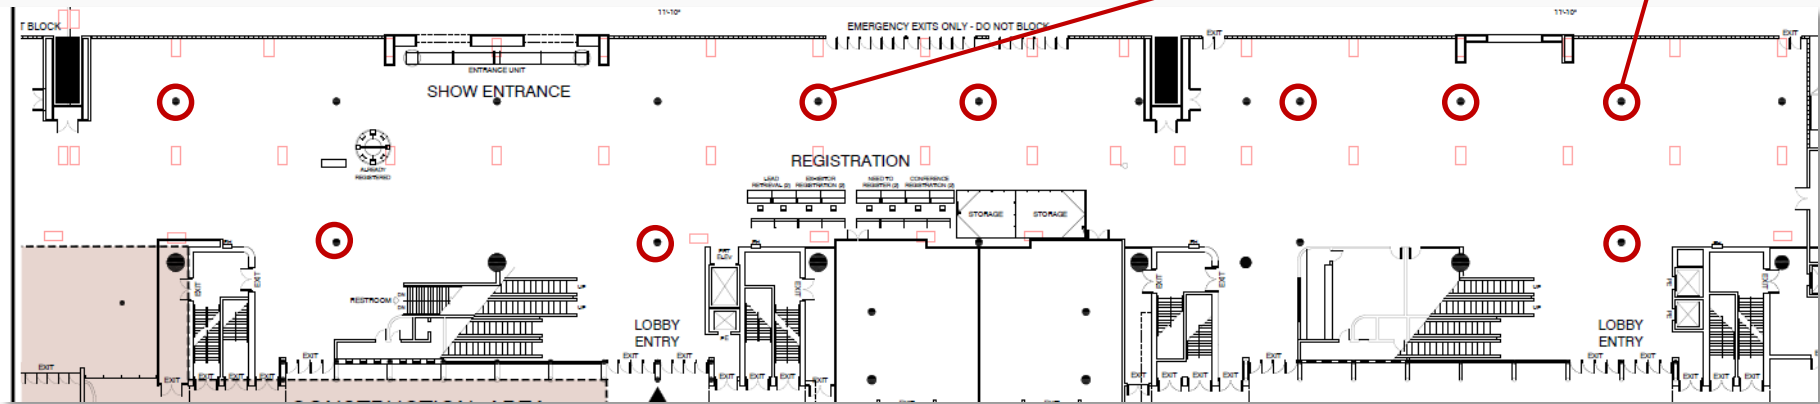

SIGNAGE OPTIONS

Reception Area Column Wraps (Limited Availability)

Column wrap signs located on the columns within the reception area of HOUSTEX.

Reception Area Signage Limited Availability

This is the largest and most visible signage opportunity in the registration area that is sure to be seen by every attendee as they enter the event show floor.